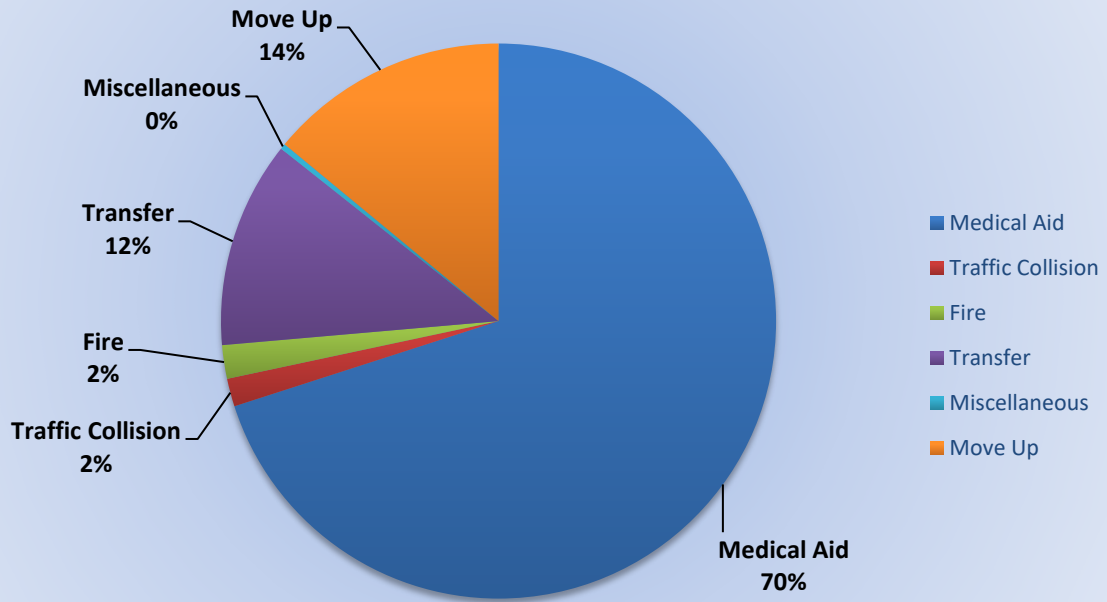

Medic 25 January 2022