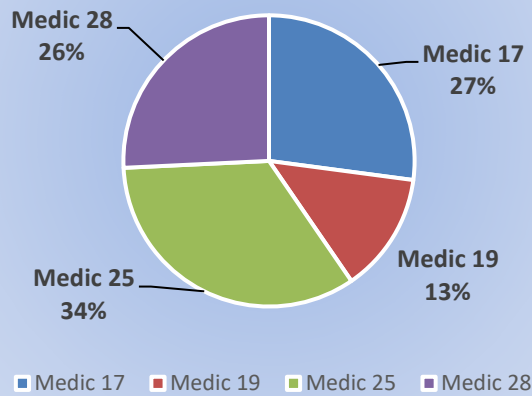

Medic 25 January 2022

Medic 25 Monthly Statistics Comparison

Monthly Run Statistics and Call Break Down – January 2022 Engine Companies and Medic Units

Total Responses for Engine Companies: 778

Total Responses for Medic Units: 893

Percentage of Total Calls per Medic Unit
January 2022

Monthly Comparison Medic Units