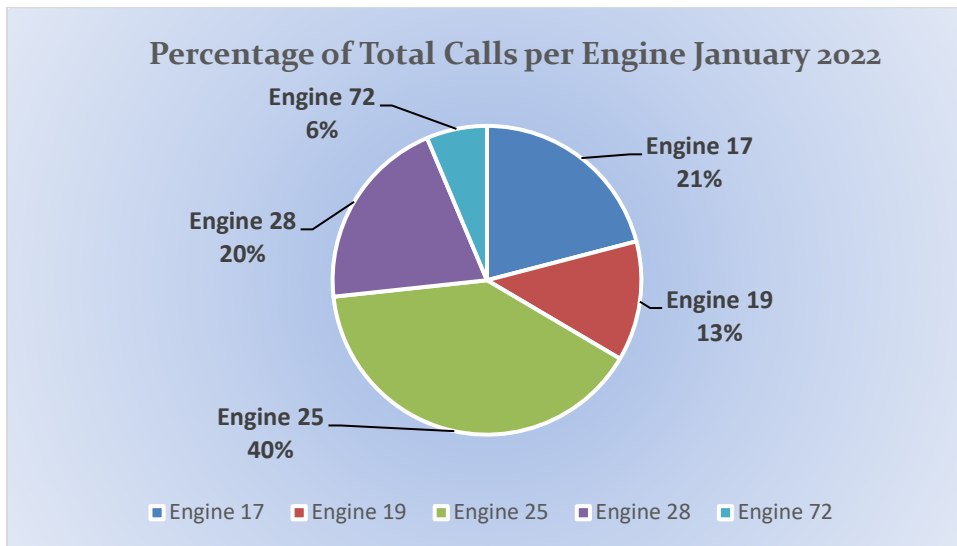

Medic 25 January 2022

Medic 25 Monthly Statistics Comparison

Monthly Run Statistics and Call Break Down – January 2022 Engine Companies and Medic Units

Total Responses for Engine Companies: 778

Total Responses for Medic Units: 893