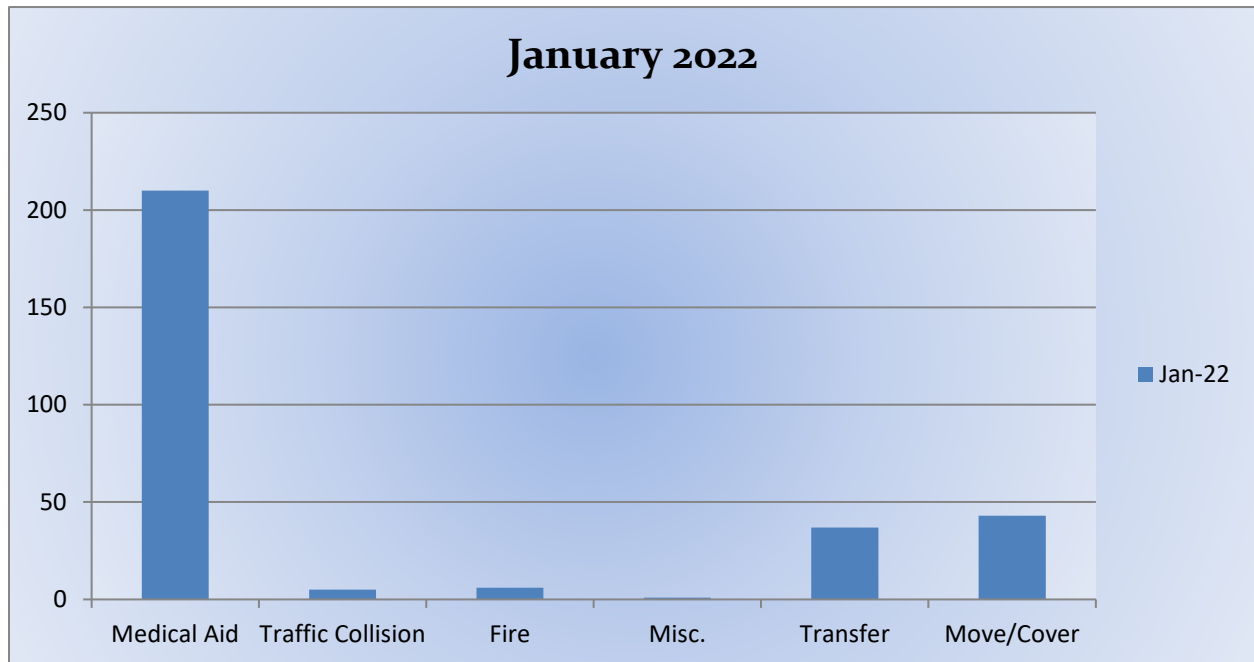

Medic 25 Monthly Statistics Comparison