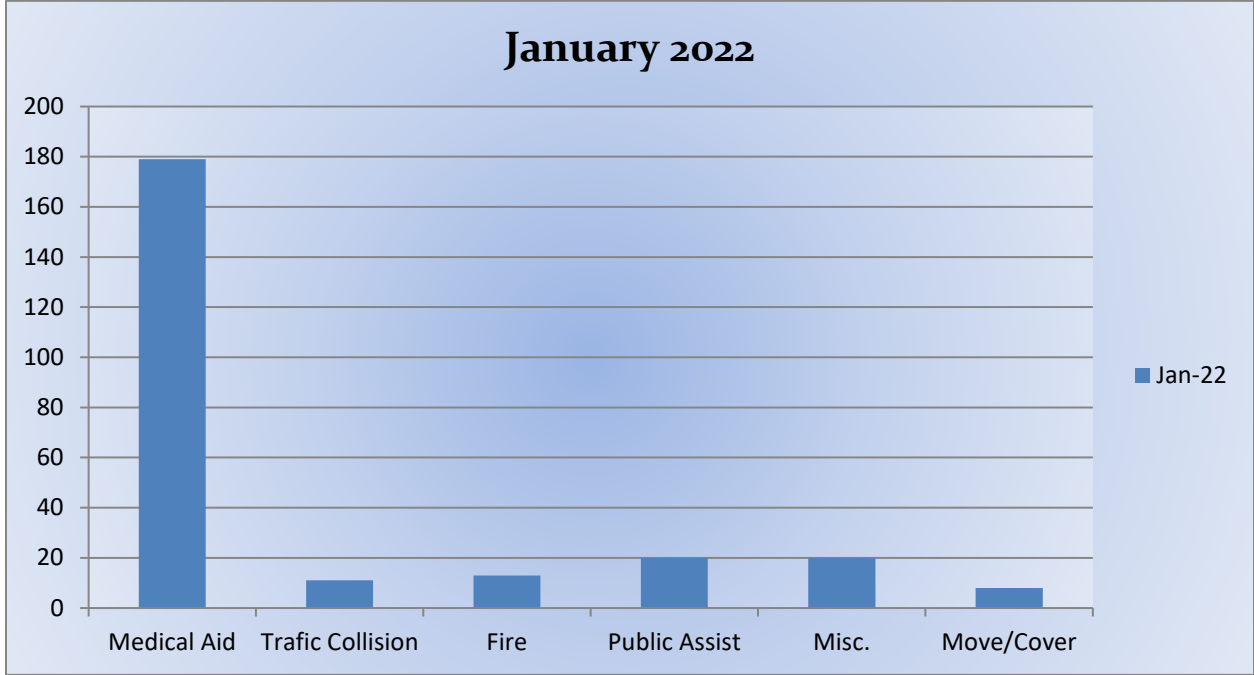

Station 25 Run Review January 2022

ENGINE 25: 270 Total Calls

Medical Aid- 179

Fire- 13

Traffic Collision- 11

Public Assist- 23

Misc- 20

Move/Cover - 8

MEDIC 25: 302 Total Calls

Medical Aid- 210

Fire- 6

Traffic Collision- 5

Transfer- 37

Misc-1

Move/Cover - 43

Engine 25 Monthly Statistics Comparison