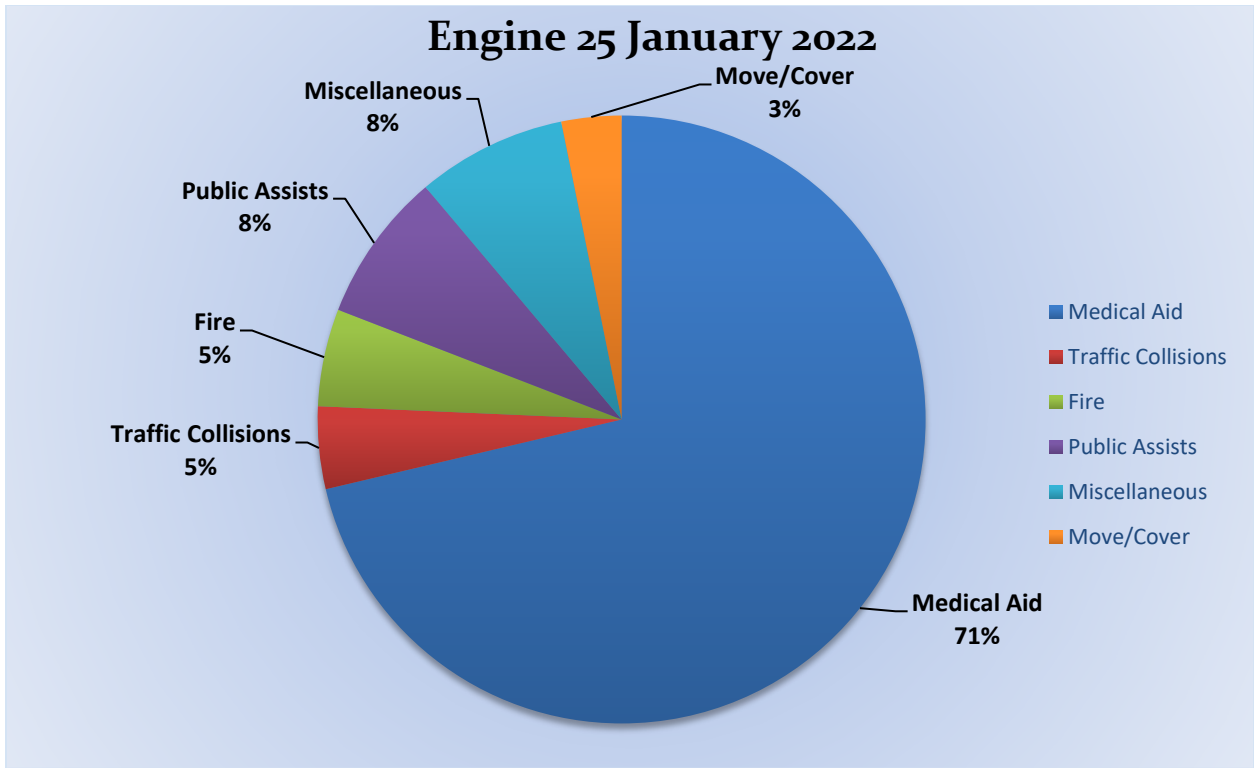

Station 25 Run Review January 2022

ENGINE 25: 270 Total Calls

Medical Aid- 179

Fire- 13

Traffic Collision- 11

Public Assist- 23

Misc- 20

Move/Cover - 8

MEDIC 25: 302 Total Calls

Medical Aid- 210

Fire- 6

Traffic Collision- 5

Transfer- 37

Misc-1

Move/Cover - 43

Engine 25 Monthly Statistics Comparison