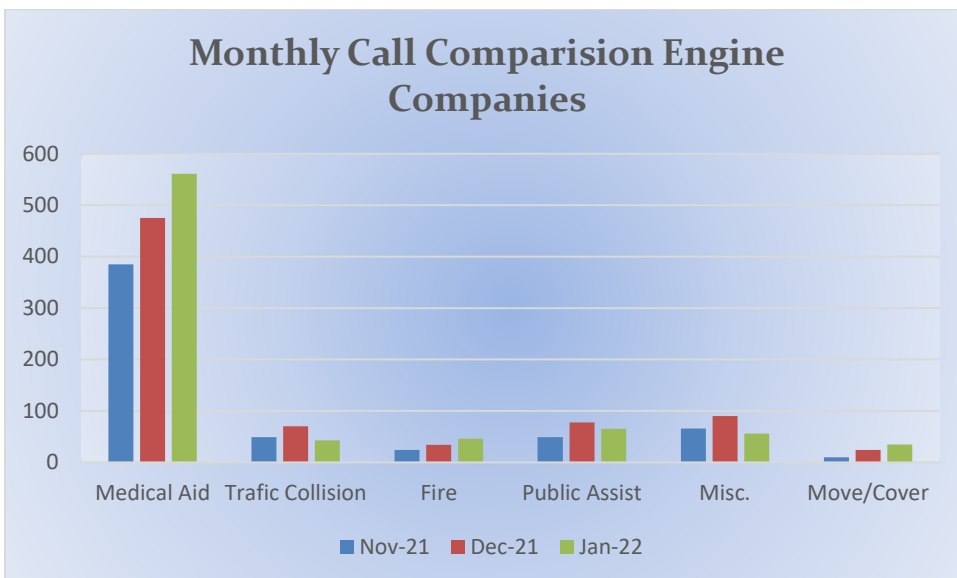

Station 25 Run Review January 2022

ENGINE 25: 270 Total Calls

Medical Aid- 179

Fire- 13

Traffic Collision- 11

Public Assist- 23

Misc- 20

Move/Cover - 8

MEDIC 25: 302 Total Calls

Medical Aid- 210

Fire- 6

Traffic Collision- 5

Transfer- 37

Misc-1

Move/Cover - 43

Engine 25 Monthly Statistics Comparison

Medic 25 January 2022

Medic 25 Monthly Statistics Comparison

Monthly Run Statistics and Call Break Down – January 2022 Engine Companies and Medic Units

Total Responses for Engine Companies: 778

Total Responses for Medic Units: 893

Percentage of Total Calls per Medic Unit
January 2022

Monthly Comparison Medic Units